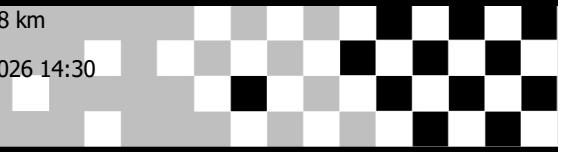

Trofei MES - Round 2 Cremona

MOTO GUZZI FAST ENDURANCE

Cremona Circuit 3,768 km

Gara MOTO GUZZI FAST ENDURANCE

24/05/2026 14:30

Race (1:00:00 Time)

Ingresso pista ore 14:20

POLE POSITION